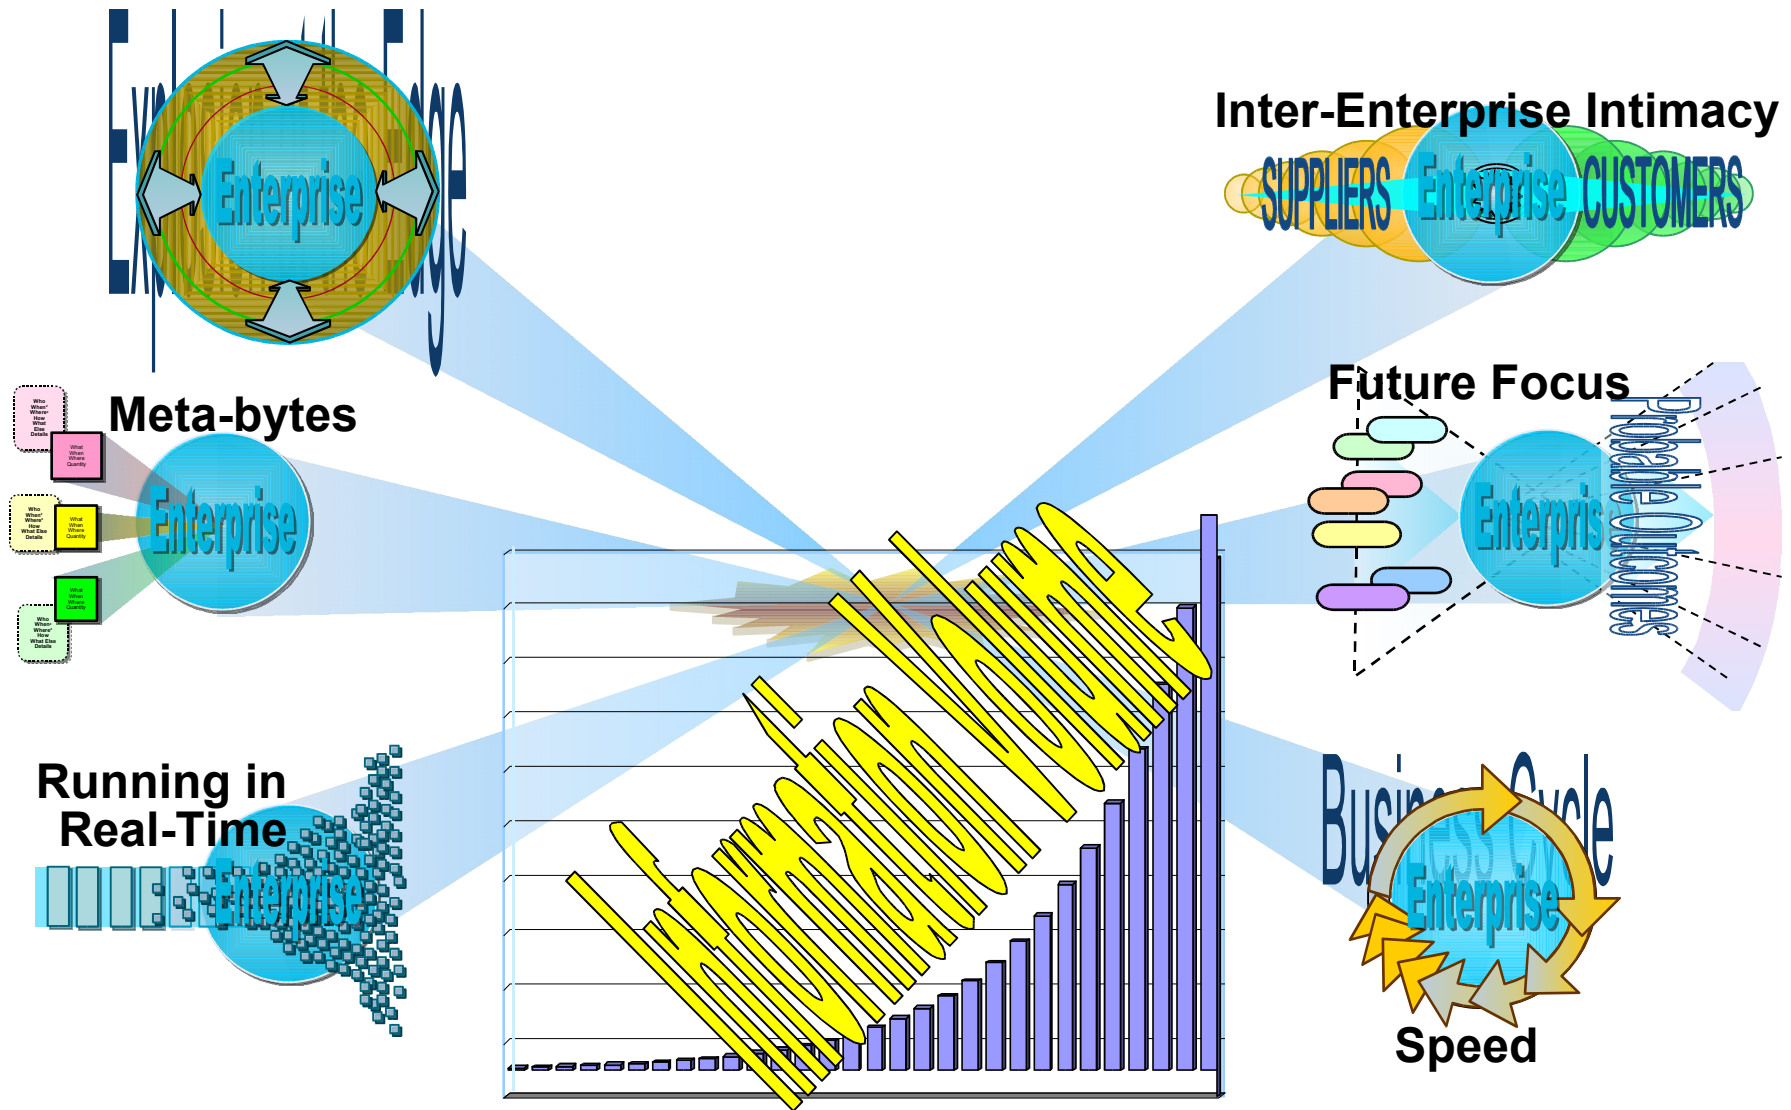

Next Generation Service Level Management

René J. Aerdt, Ph.D.

EDS Fellow

Technology Advances...

Compute power
doubles every 18 months

Fiber bandwidth
triples every year

Storage Capacity
doubles every year

Value of a network
is the square of the
number of users

Law of Disruption

...Leading to Information Overload

From Technology to Services...

... and Service Visualization

Global Insight

Scalability

Availability

Performance

Heterogeneity

Manageability

Security

René J. Aerdt, Ph.D., EDS Fellow, Production Engineering

EDS
5400 Legacy Drive B1-3D-15
Plano, TX 75024
+1 972 797 3809
rene.aerdt@eds.com