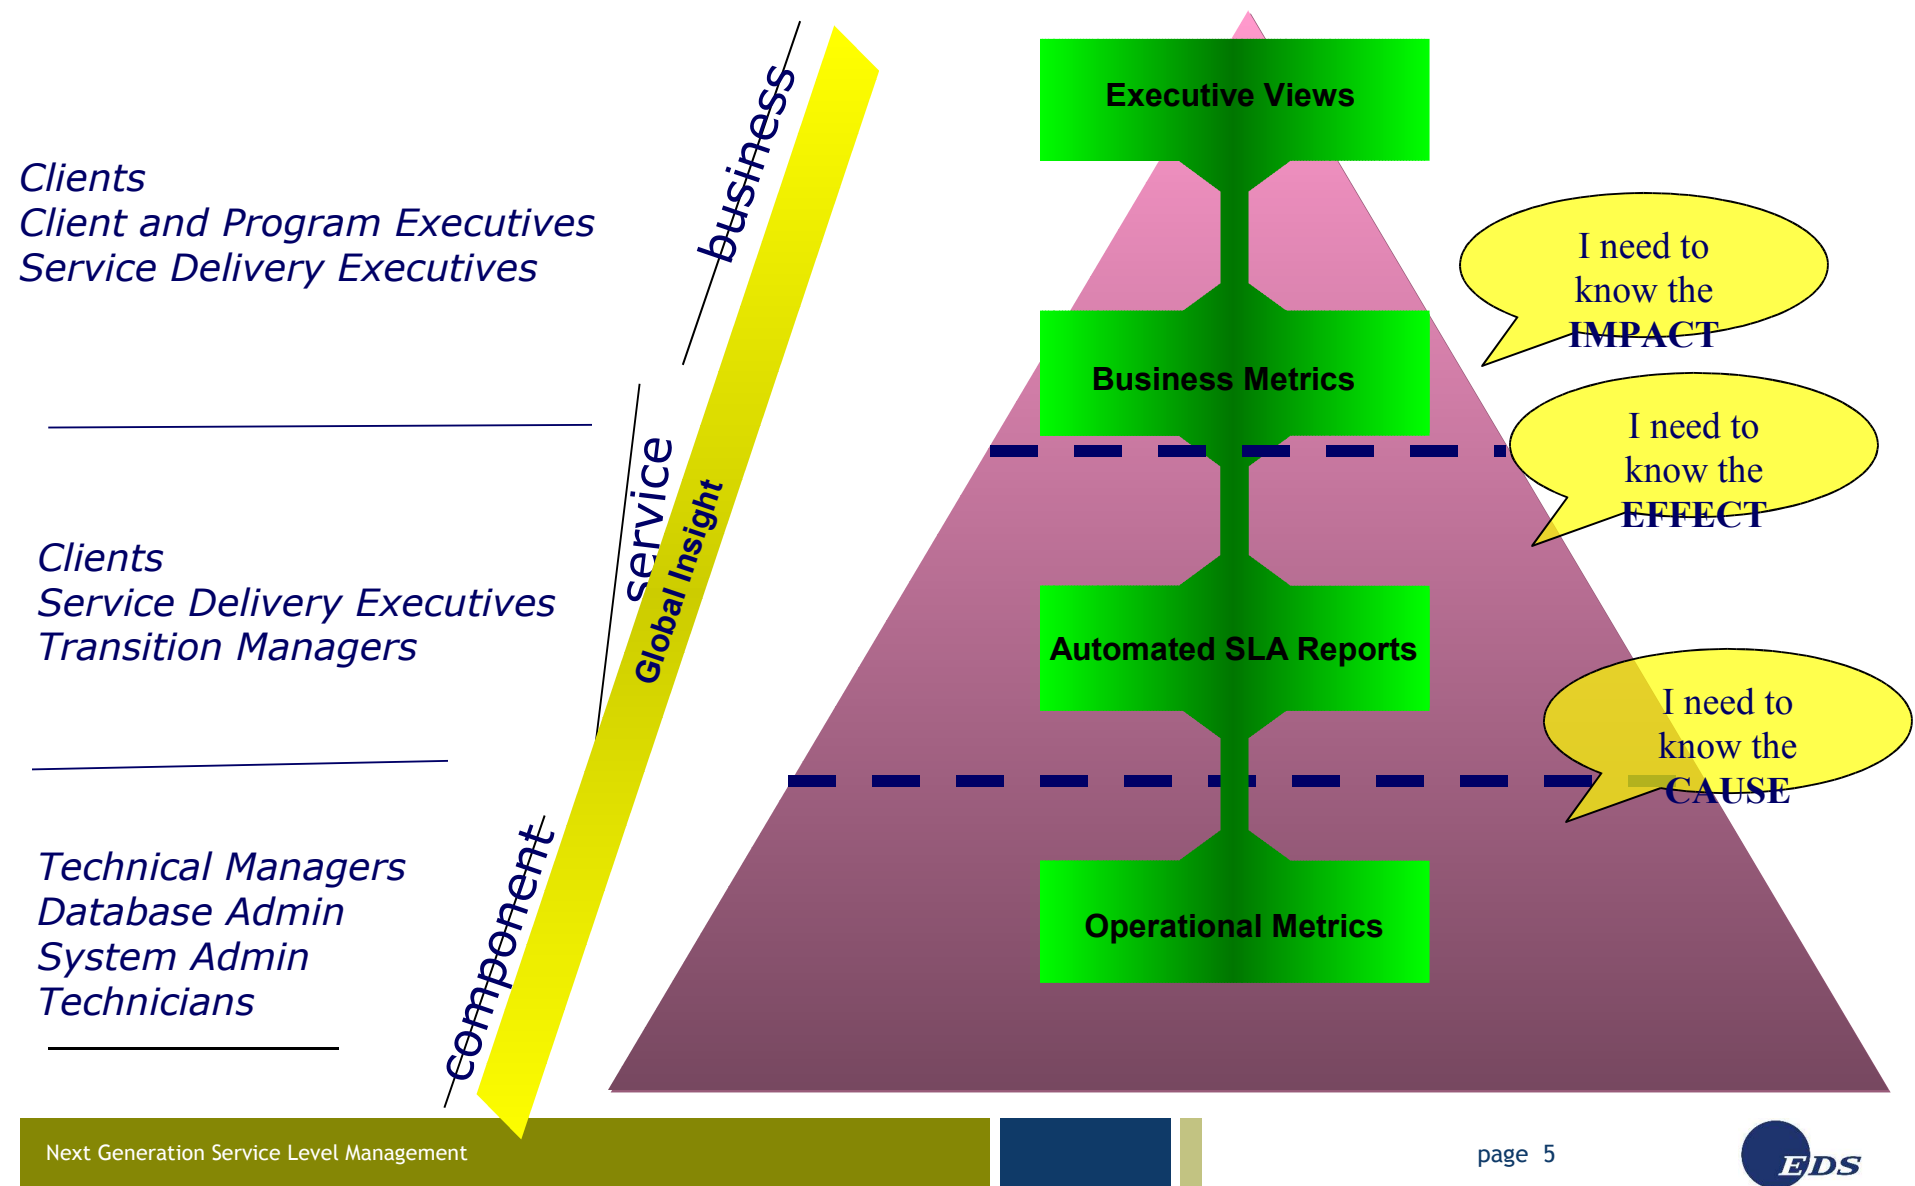

Law of Disruption

...Leading to Information Overload

From Technology to Services...

... and Service Visualization

Global Insight

Scalability

Availability

Performance

Heterogeneity

Manageability

Security

René J. Aerdt, Ph.D., EDS Fellow, Production Engineering

EDS
5400 Legacy Drive B1-3D-15
Plano, TX 75024
+1 972 797 3809
rene.aerdt@eds.com